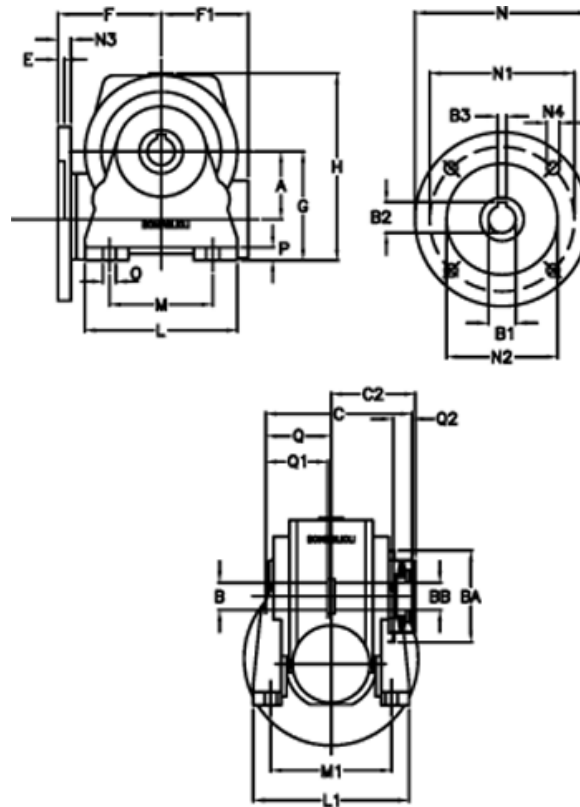

Data Sheet

Article number: 390204401012336

Description: Worm Gear with Torque Limiter
VF 44-L2-N-10-P63B14

Measures

a = 44.60	C2 = 48	L1 = 98	O = 8.5
B = 18	Description = VF 44N-xx-63B14	m = 52	P = 10
B1 E7 = 11	E = 2.0	M1 = 81.0	Q = 32.0
B2 = 12.8	F = 65	N = 90	Q1 = 32
B3 H9 = 4	F1 = 54	N1 = 75	Q2 = 12
BA = 40	g = 72	N2 = 60	
BB H7 = 11	H = 124.5	N3 = 8.0	
C = 79	L = 90	N4 = 5,5	